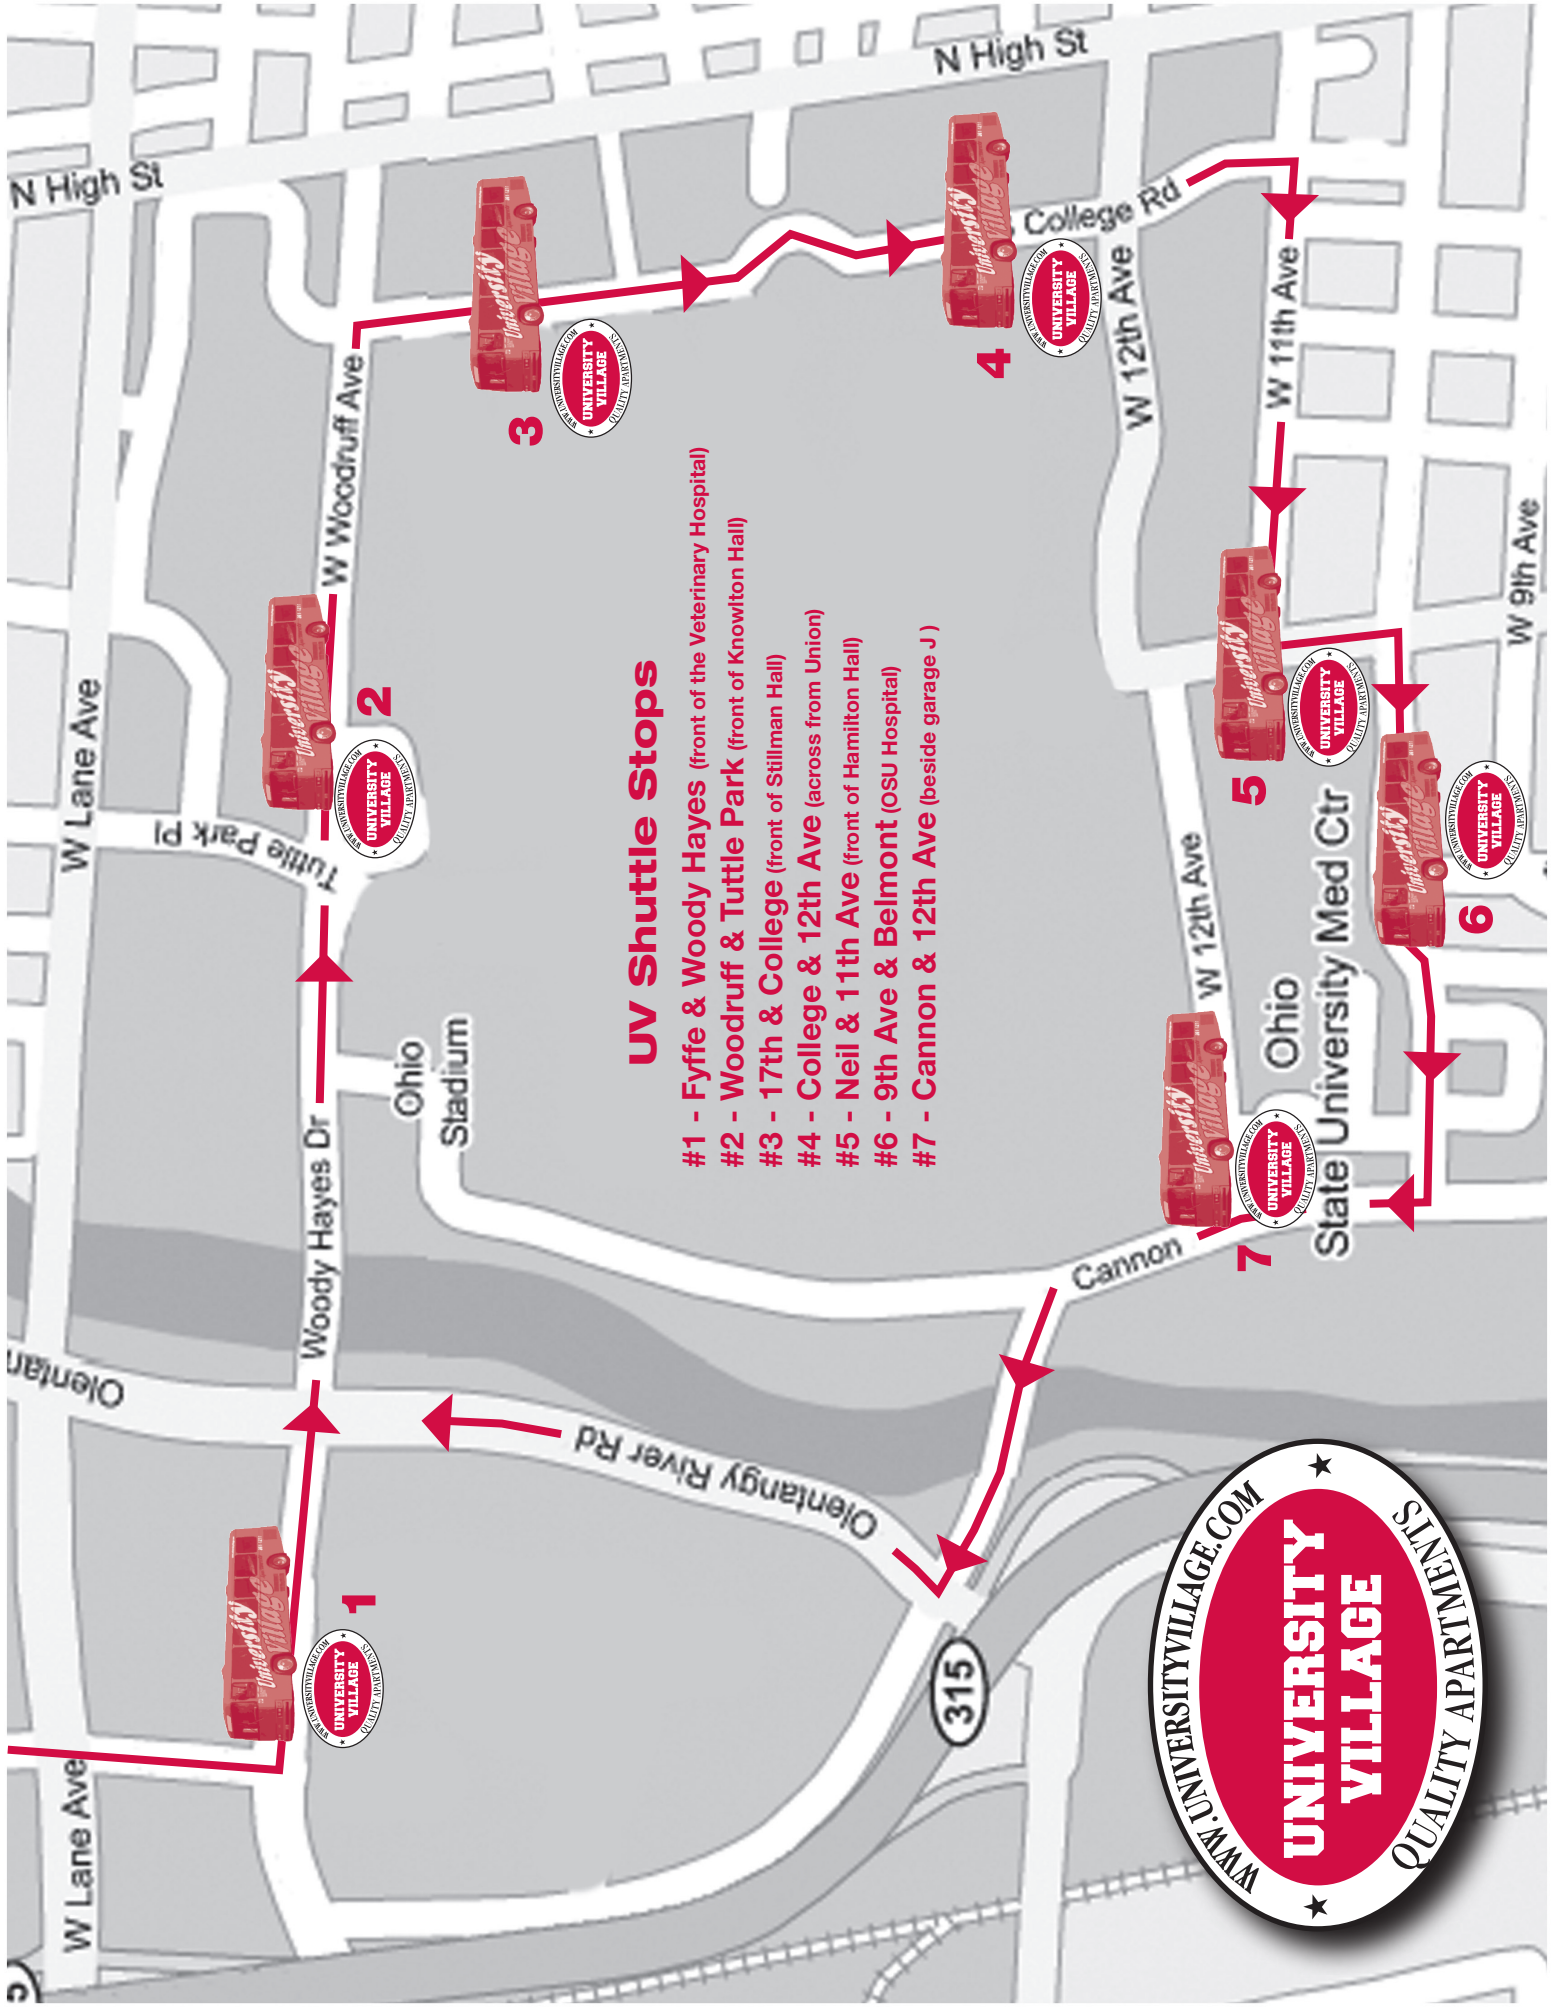

UV SHUTTLE STOPS

- #1 - Fyffe & Woody Hayes (front of the Veterinary Hospital)
- #2 - Woodruff & Tuttle Park (front of Knowlton Hall)
- #3 - 17th & College (front of Stillman Hall)
- #4 - College & 12th Ave (across from Union)
- #5 - Neil & 11th Ave (front of Hamilton Hall)
- #6 - 9th Ave & Belmont (OSU Hospital)
- #7 - Cannon & 12th Ave (beside garage J)

FUNBUS

Every Thursday, Friday & Saturday
10:30pm-2:30 am leaving UV every 30 min
3-stops on High: Lane & High, 15th & High, Gateway & High

PLEASE NOTE:

- The posted departing times are from Bus Stop #5. If you are boarding at stops 1 through 4, you need to be there 5 minutes BEFORE the posted time.

- The times listed may be altered by 5 minutes before or after departure due to traffic and/or weather.

- The shuttle does not run on Sundays, Holidays, Day After Thanksgiving, Day After Christmas, New Years Eve or OSU Holidays.

Call 614-261-1211 for details or email leasing@universityvillage.com

Become a Fan of University Village

Twitter @ OSU_BigRedBus

505 Harley Drive • Columbus 43202

UV Shuttle Stops

- #1 - Fyffe & Woody Hayes (front of the Veterinary Hospital)
- #2 - Woodruff & Tuttle Park (front of Knowlton Hall)
- #3 - 17th & College (front of Stillman Hall)
- #4 - College & 12th Ave (across from Union)
- #5 - Neil & 11th Ave (front of Hamilton Hall)
- #6 - 9th Ave & Belmont (OSU Hospital)
- #7 - Cannon & 12th Ave (beside garage J)