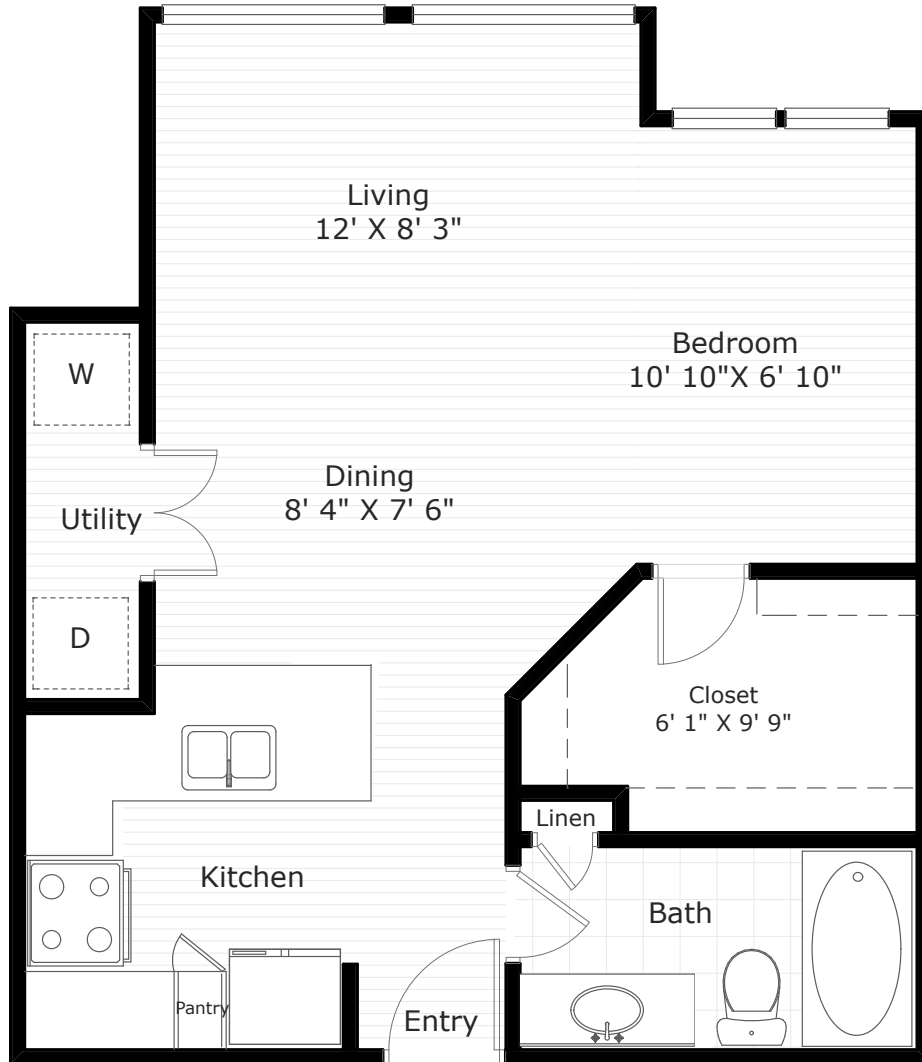

# Dolce Living

ROSENBERG

**Bella**  
One Bedroom  
One Bath  
549 s.f.

Rent: \_\_\_\_\_  
Deposit: \_\_\_\_\_