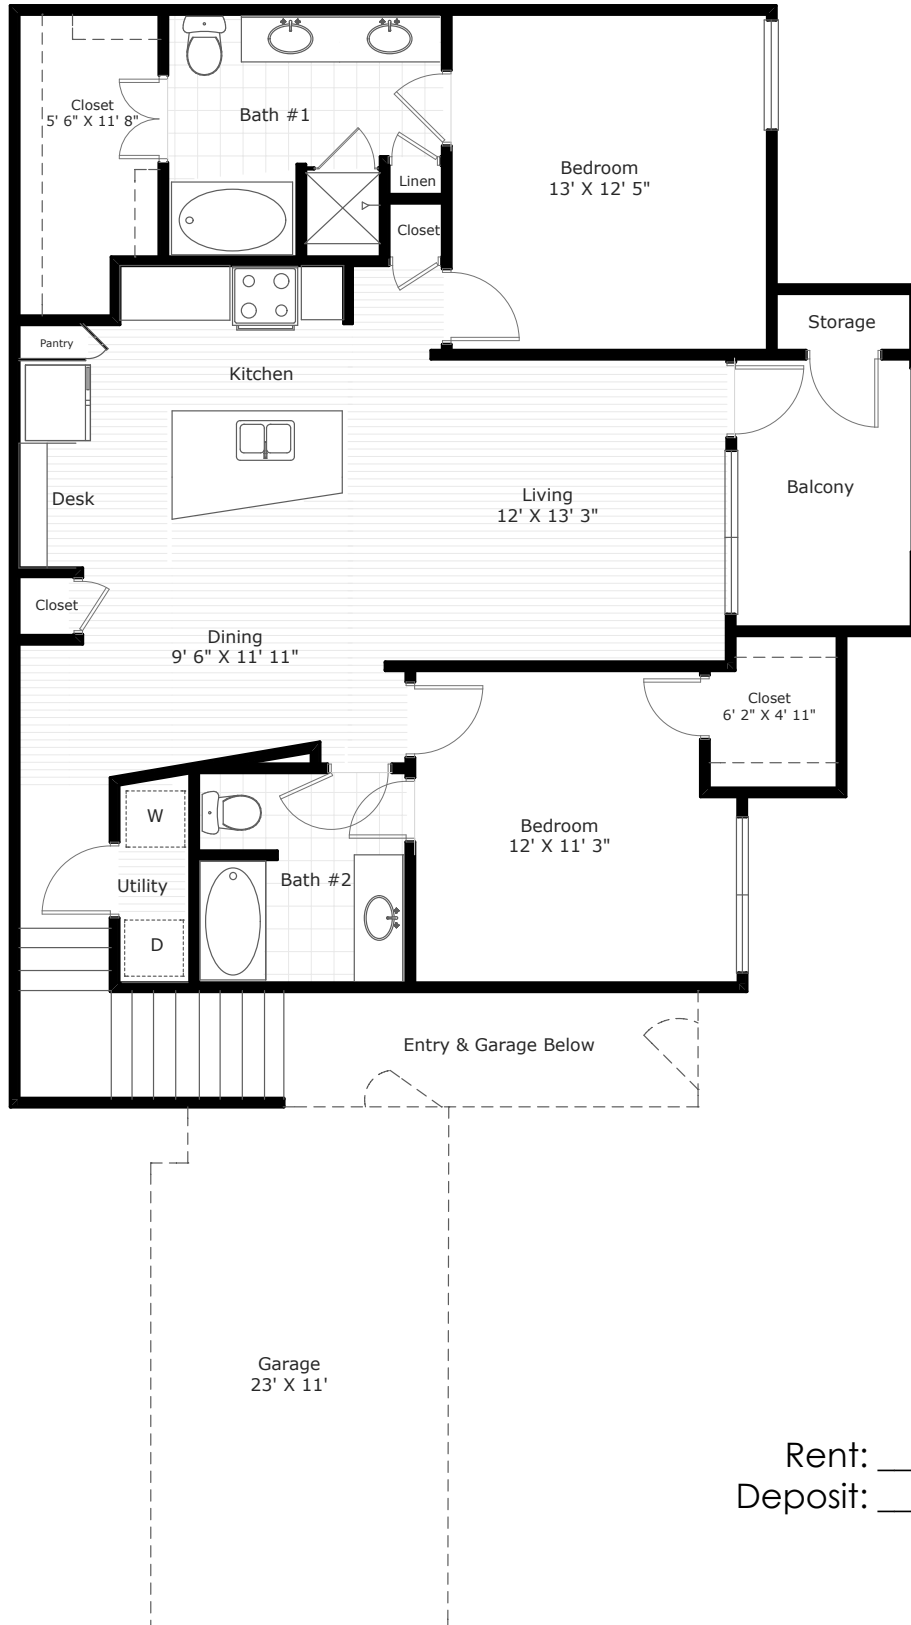

Dolce Living

ROSENBERG

Florence

Two Bedroom
Two Bath
1243 s.f.

Rent: _____
Deposit: _____