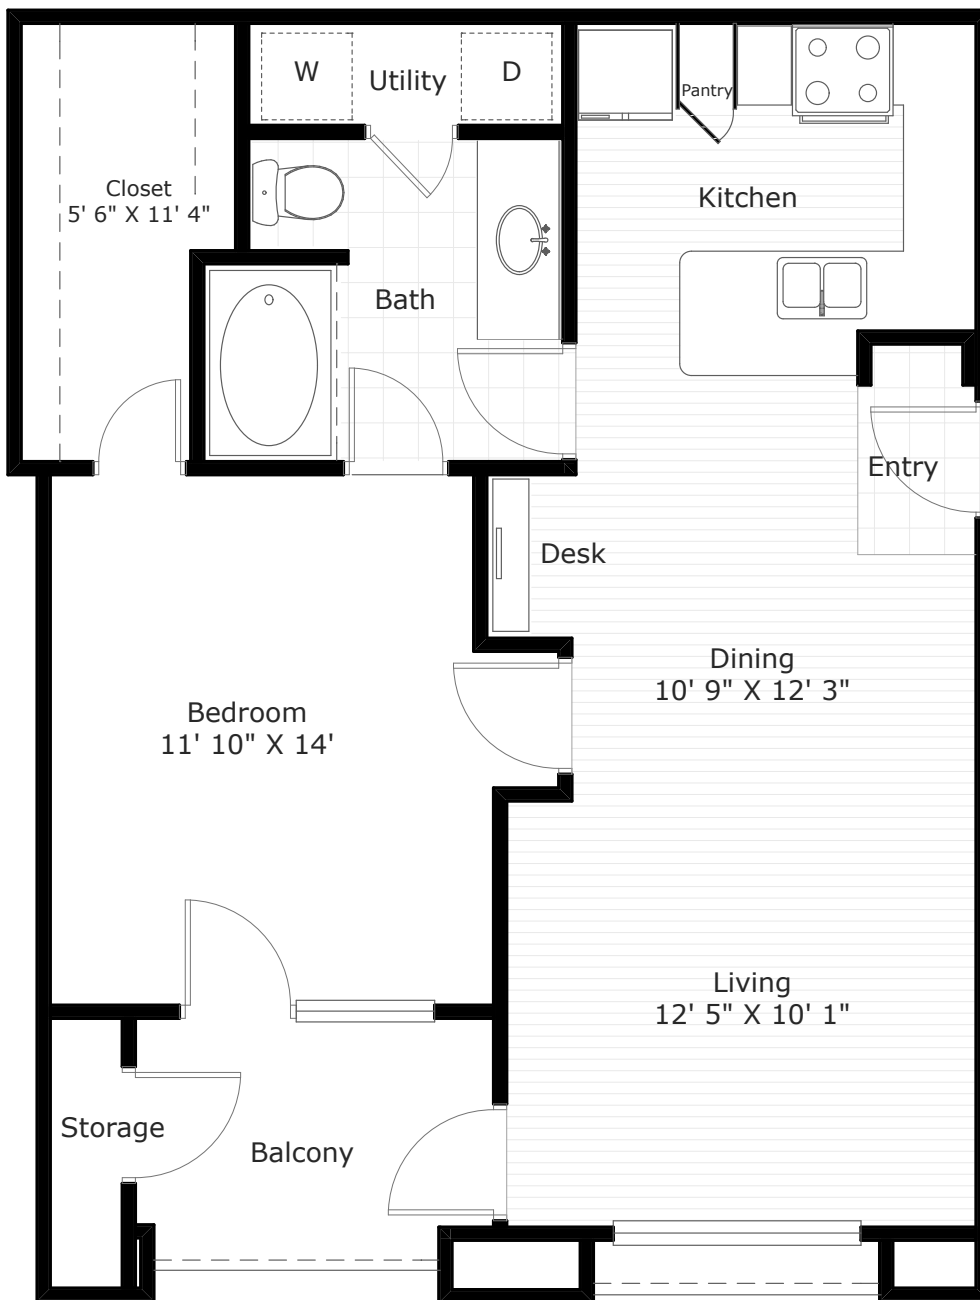

Dolce Living

ROSENBERG

Pisa
One Bedroom
One Bath
742 s.f.

Rent: _____
Deposit: _____