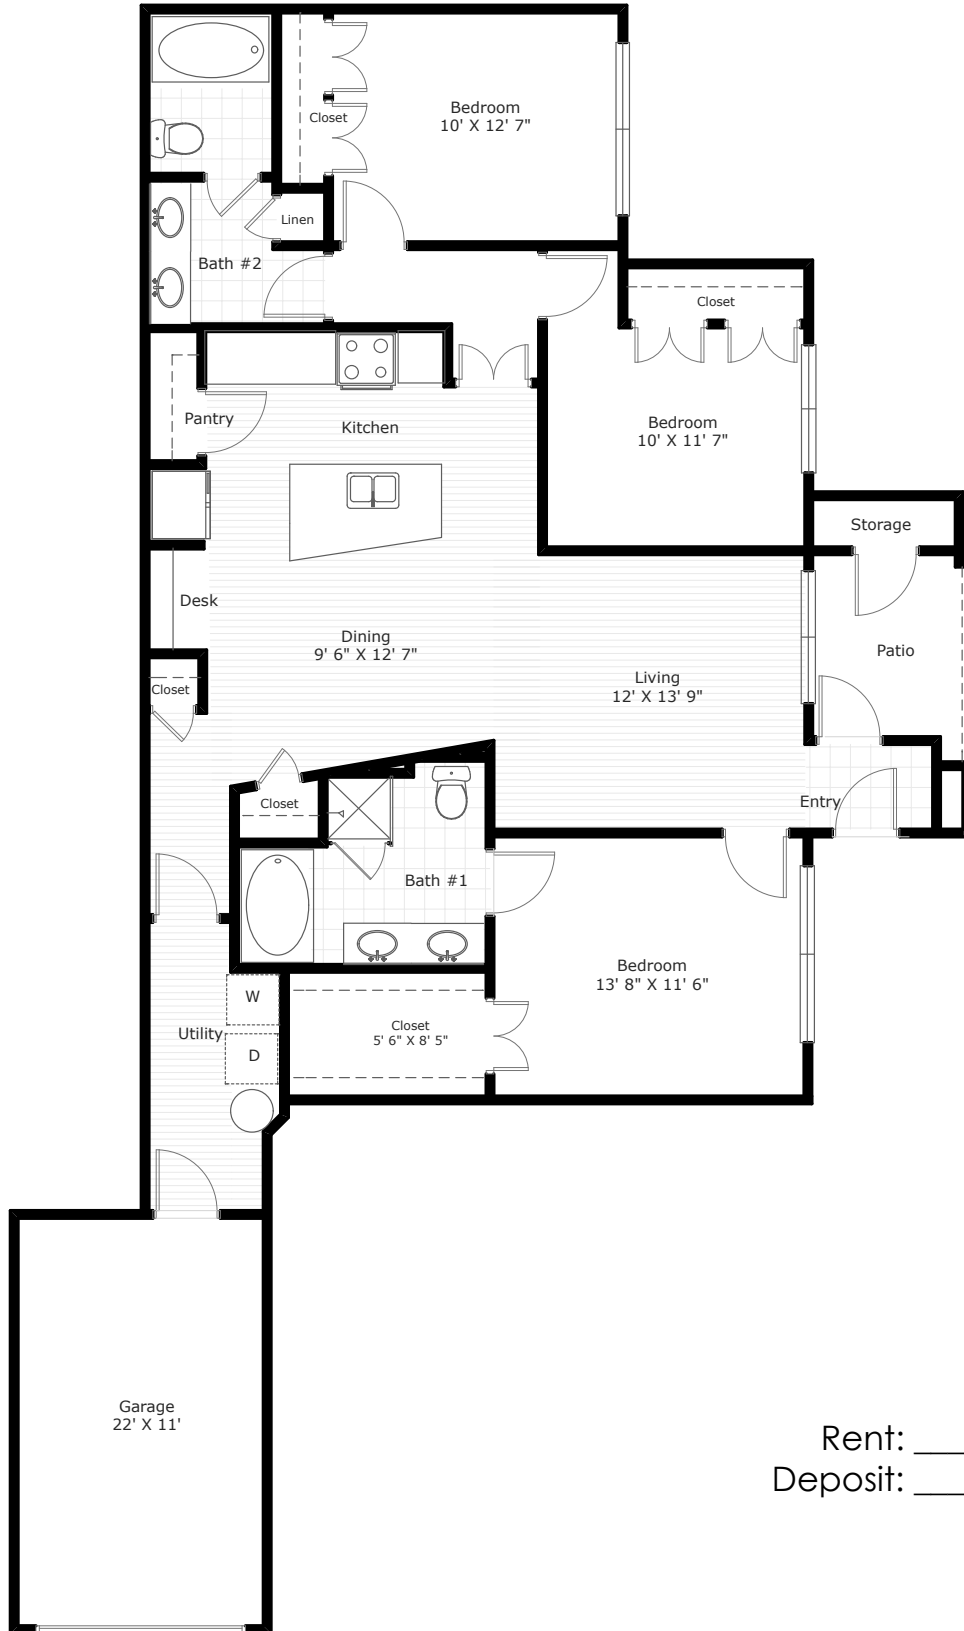

Dolce Living

ROSENBERG

Portofino

Three Bedroom
Two Bath
1390 s.f.

Rent: _____
Deposit: _____