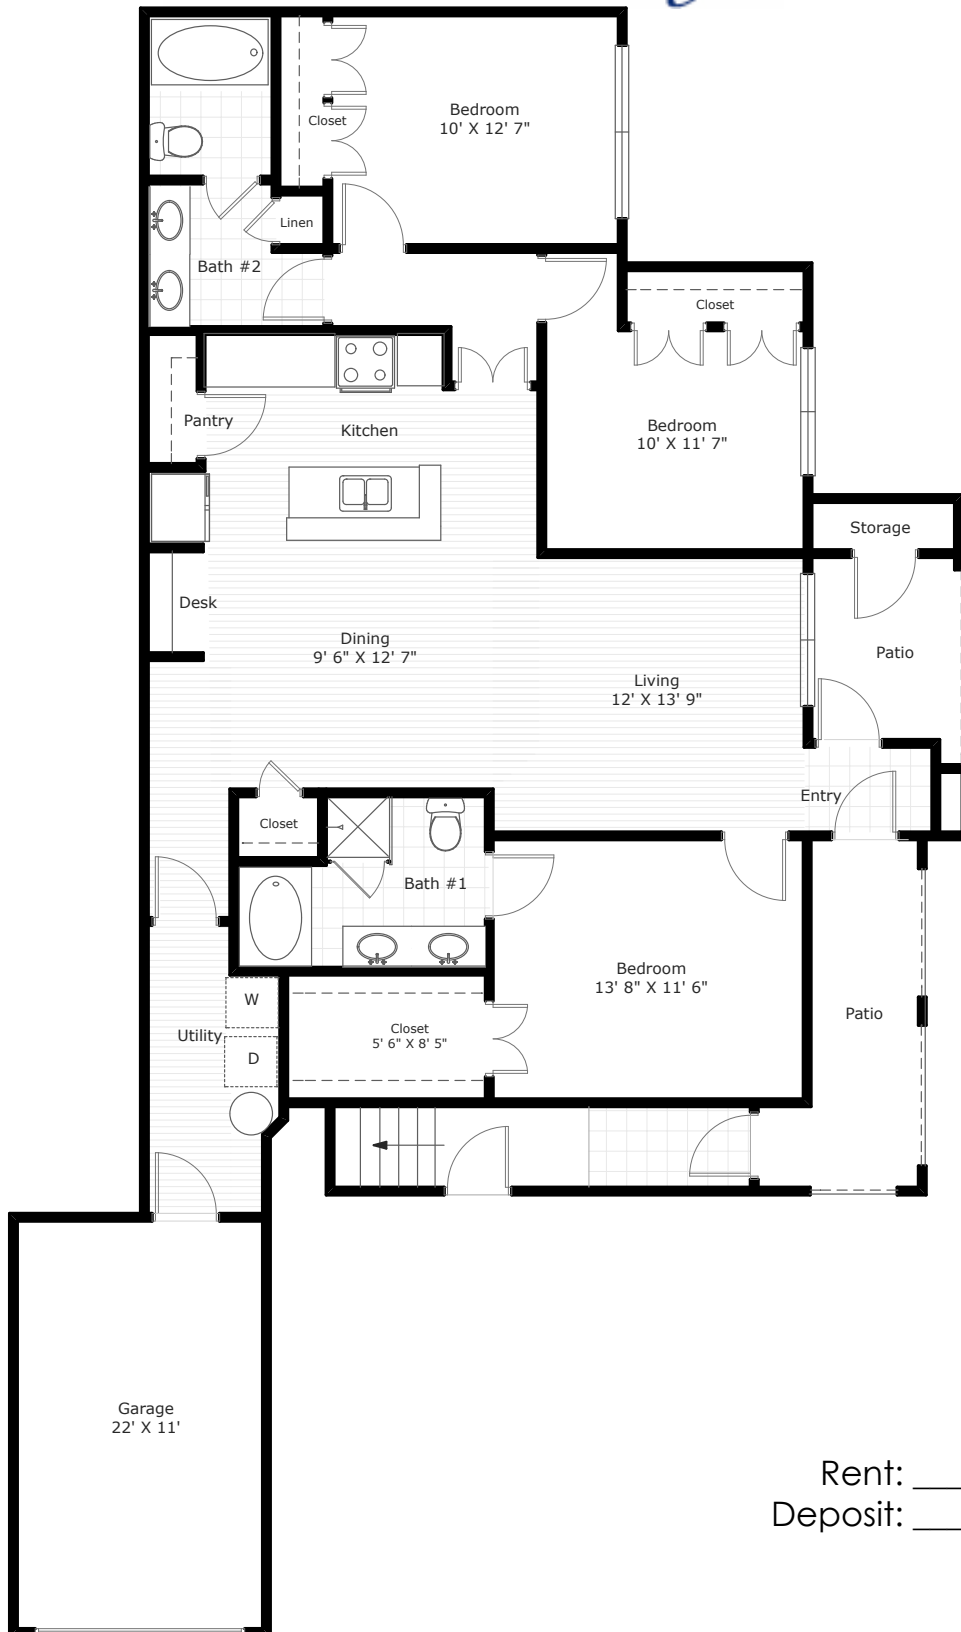

Dolce Living

ROSENBERG

Portofino II

Three Bedroom
Two Bath
1390 s.f.

Rent: _____
Deposit: _____