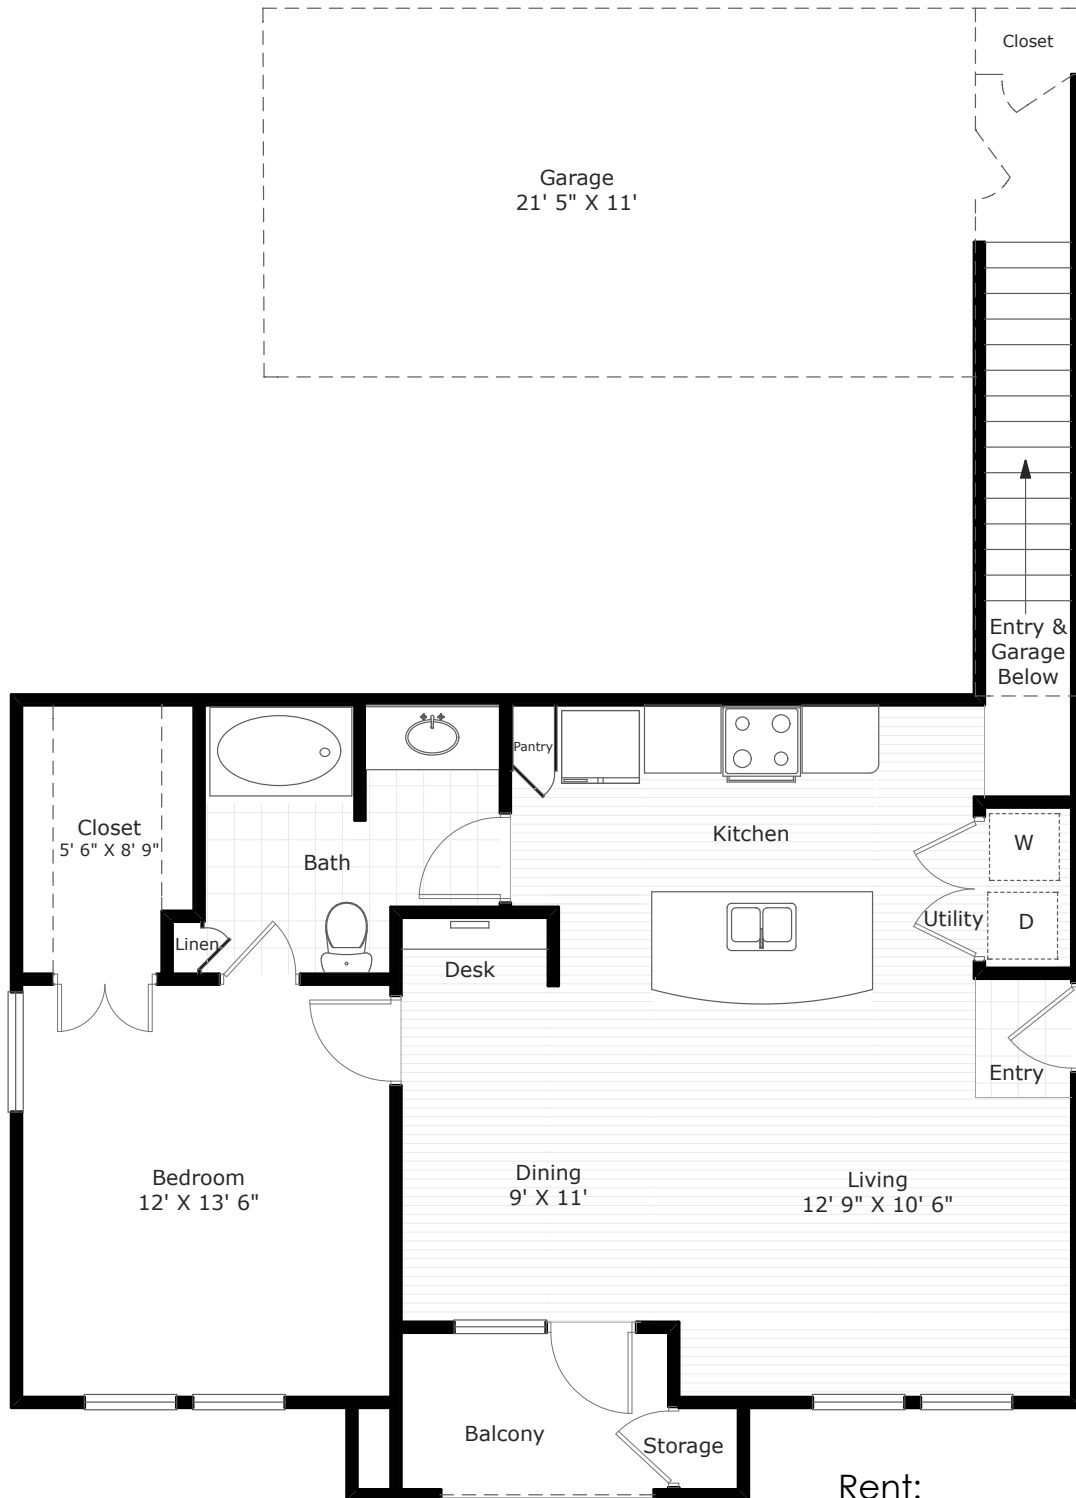

Dolce Living
ROSENBERG

Ravenna

One Bedroom
One Bath
872 s.f.

Rent: _____
Deposit: _____