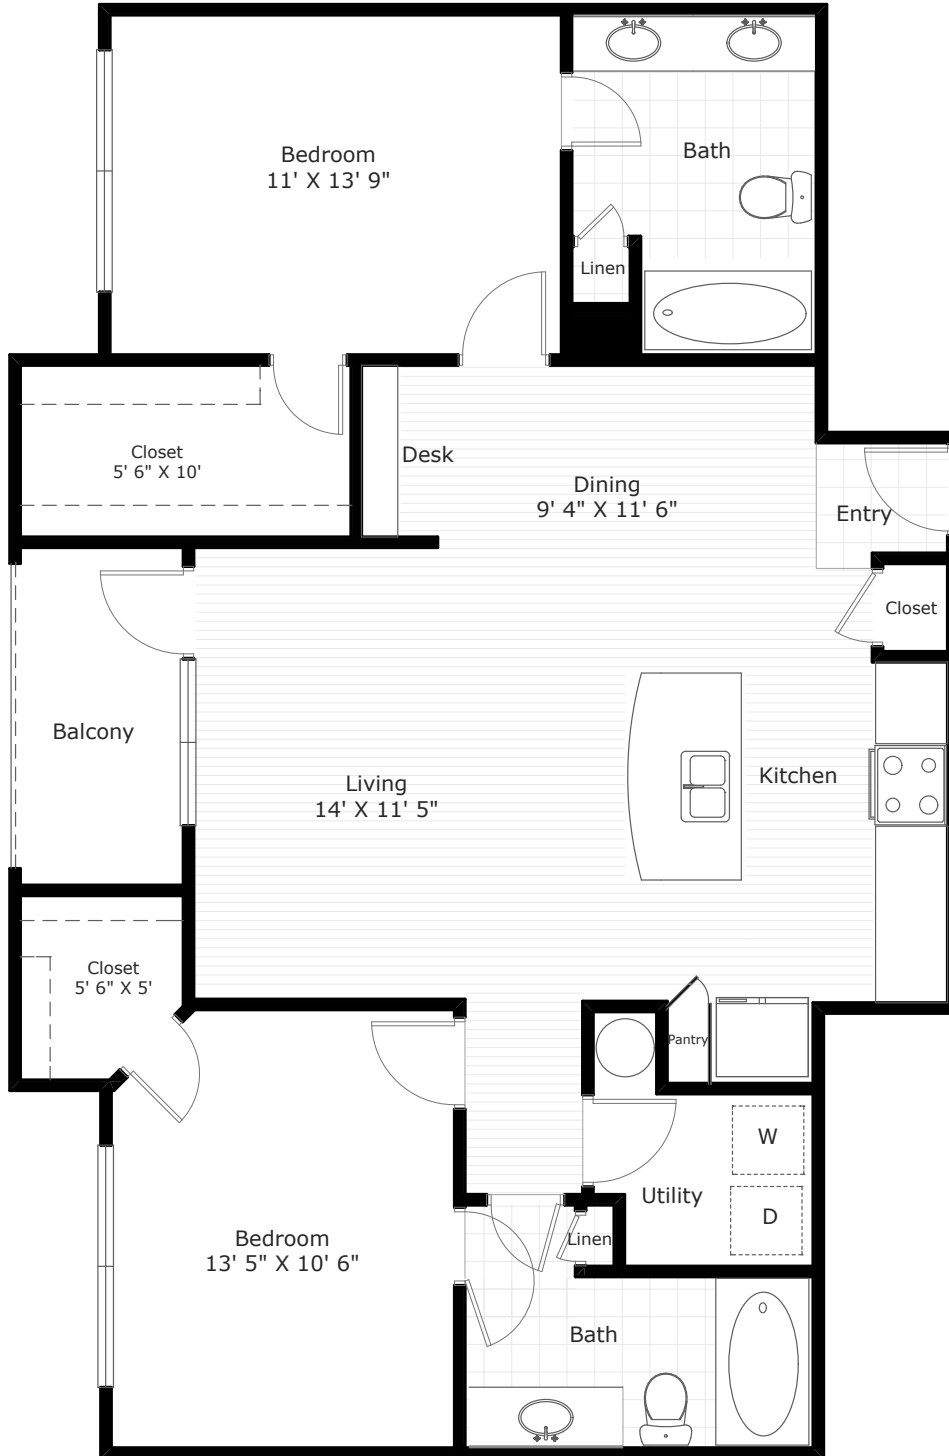

## Sicily

Two Bedroom  
Two Bath  
1081 s.f.

Rent: \_\_\_\_\_  
Deposit: \_\_\_\_\_