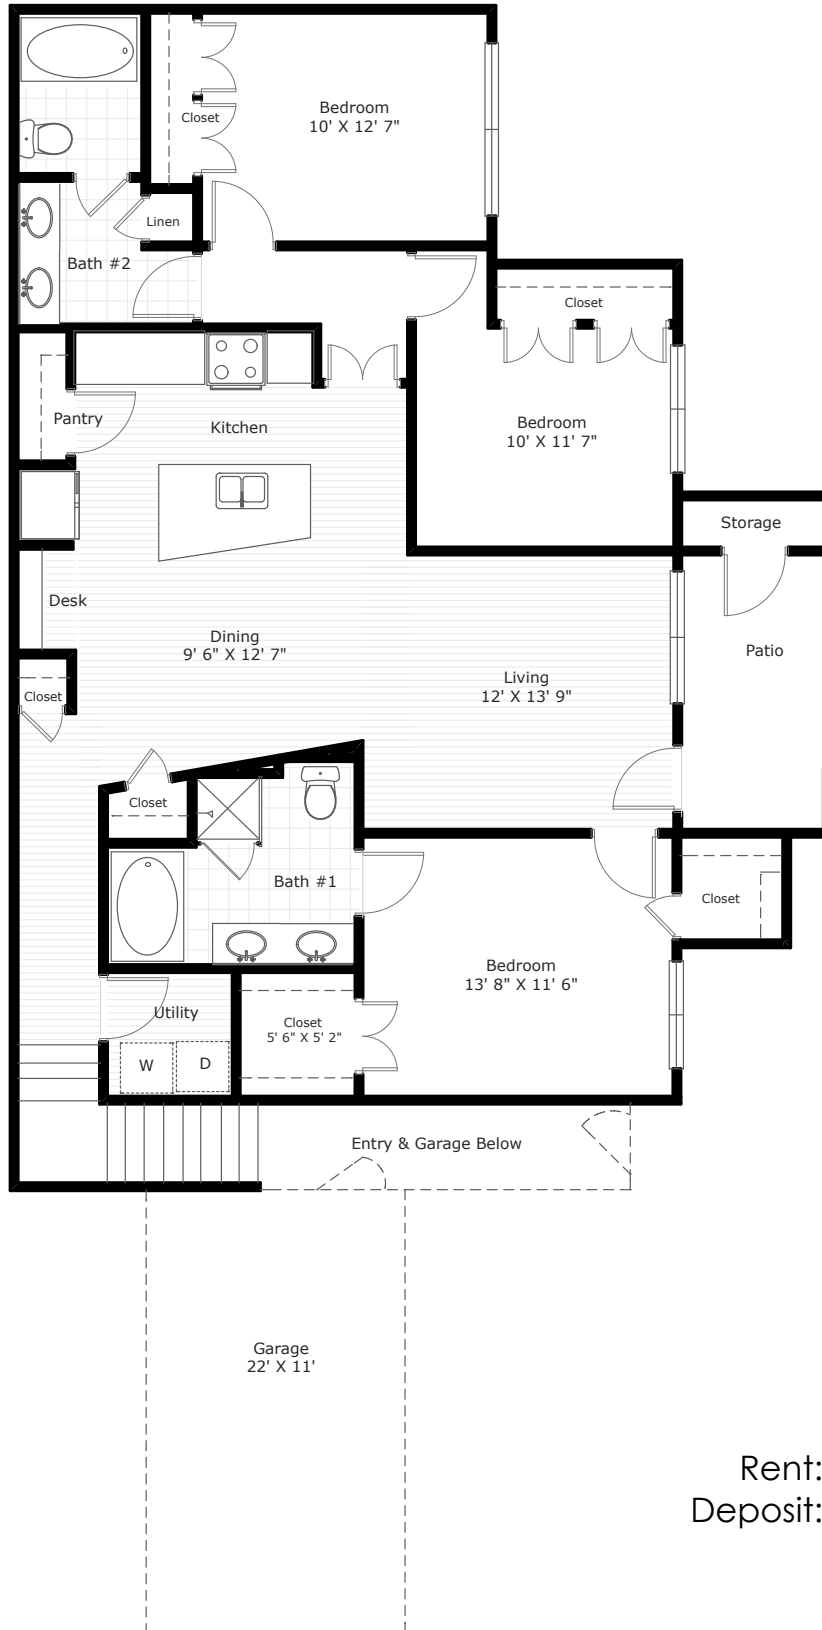

Dolce Living

ROSENBERG

Sorrento

Three Bedroom

Two Bath

1467 s.f.

Rent: _____
Deposit: _____