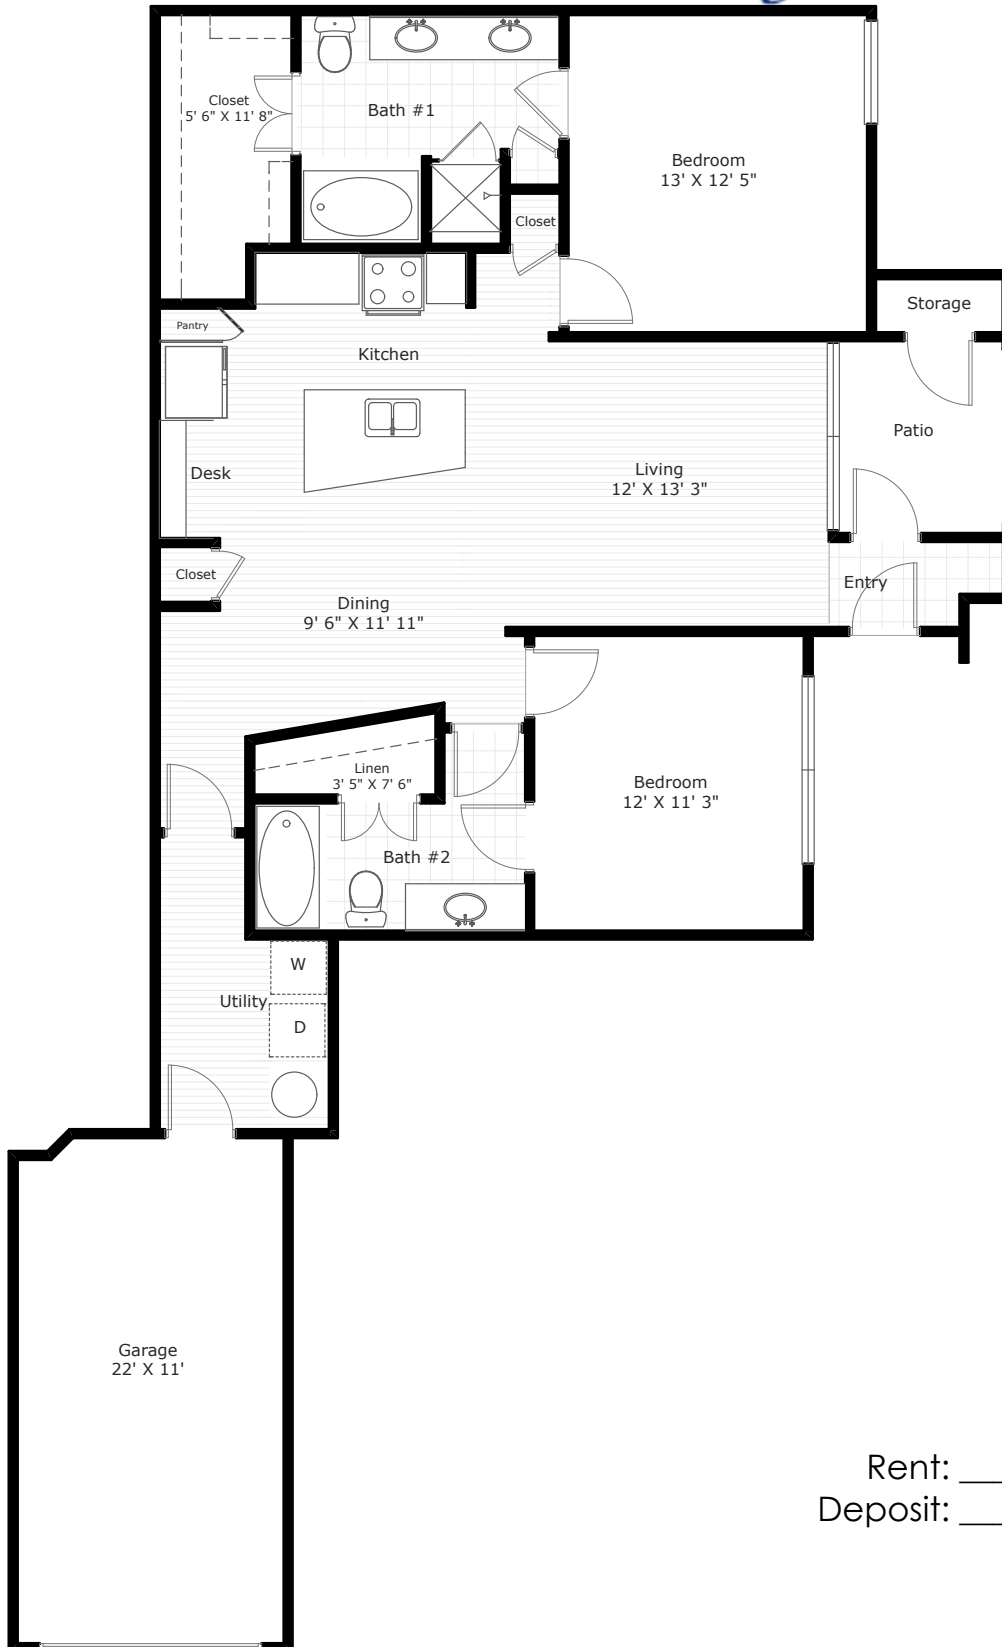

Dolce Living

ROSENBERG

Tuscany

Two Bedroom
Two Bath
1171 s.f.

Rent: _____
Deposit: _____