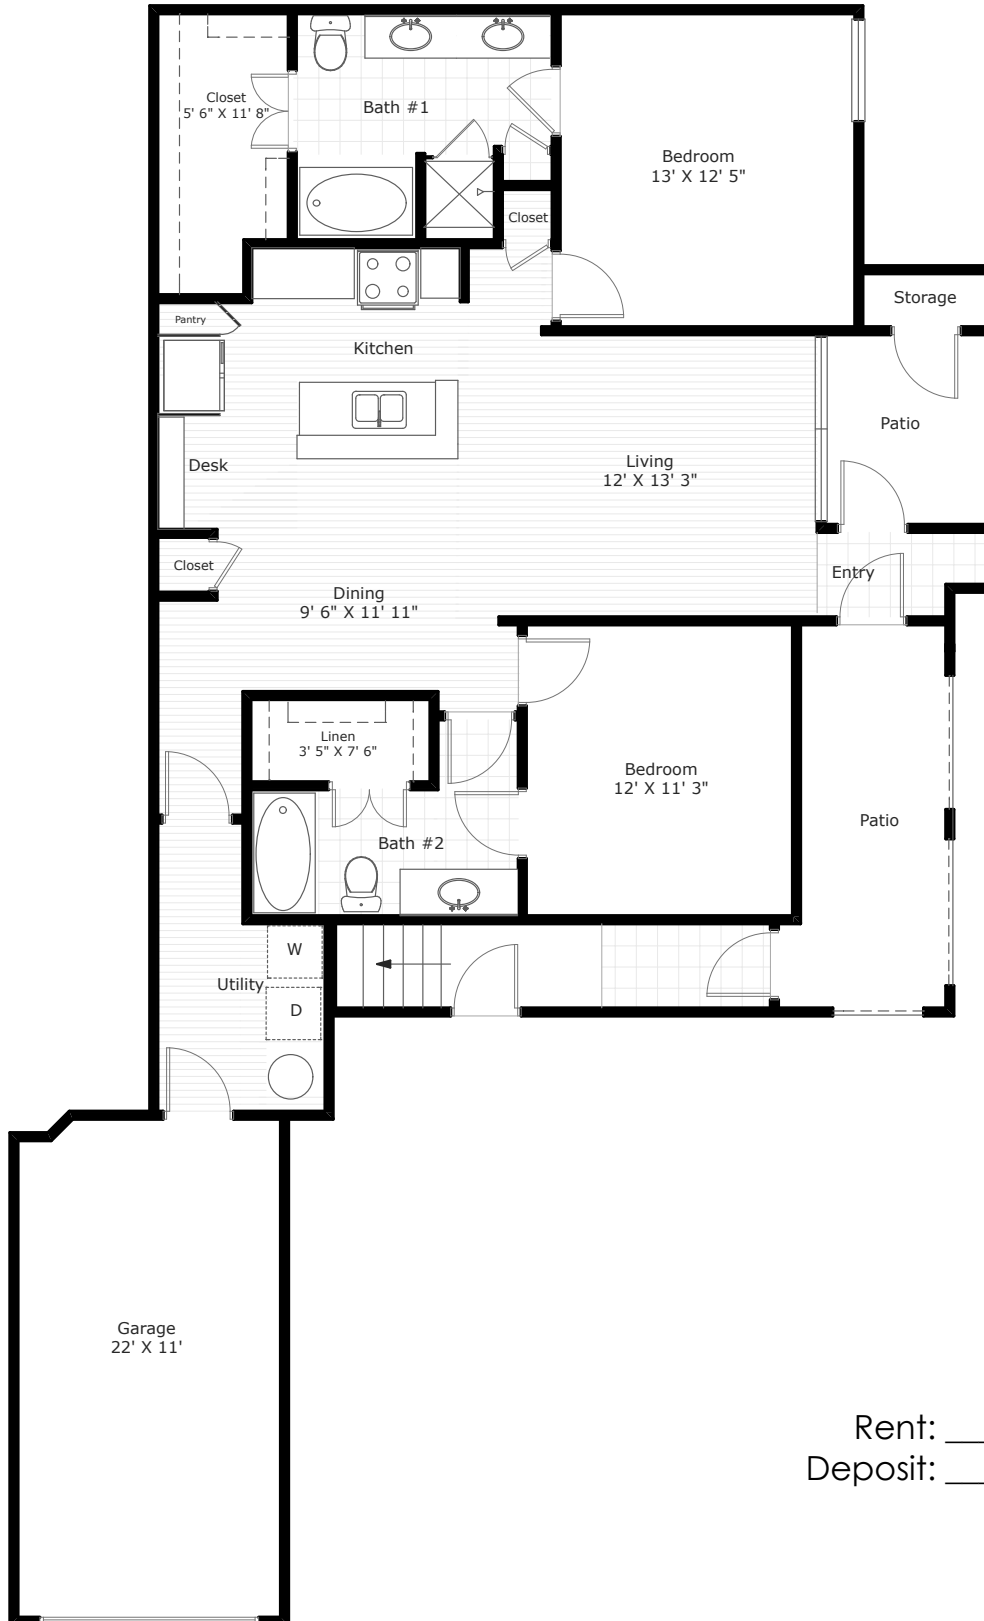

Dolce Living

ROSENBERG

Tuscany II

Two Bedroom
Two Bath
1171 s.f.

Rent: _____
Deposit: _____