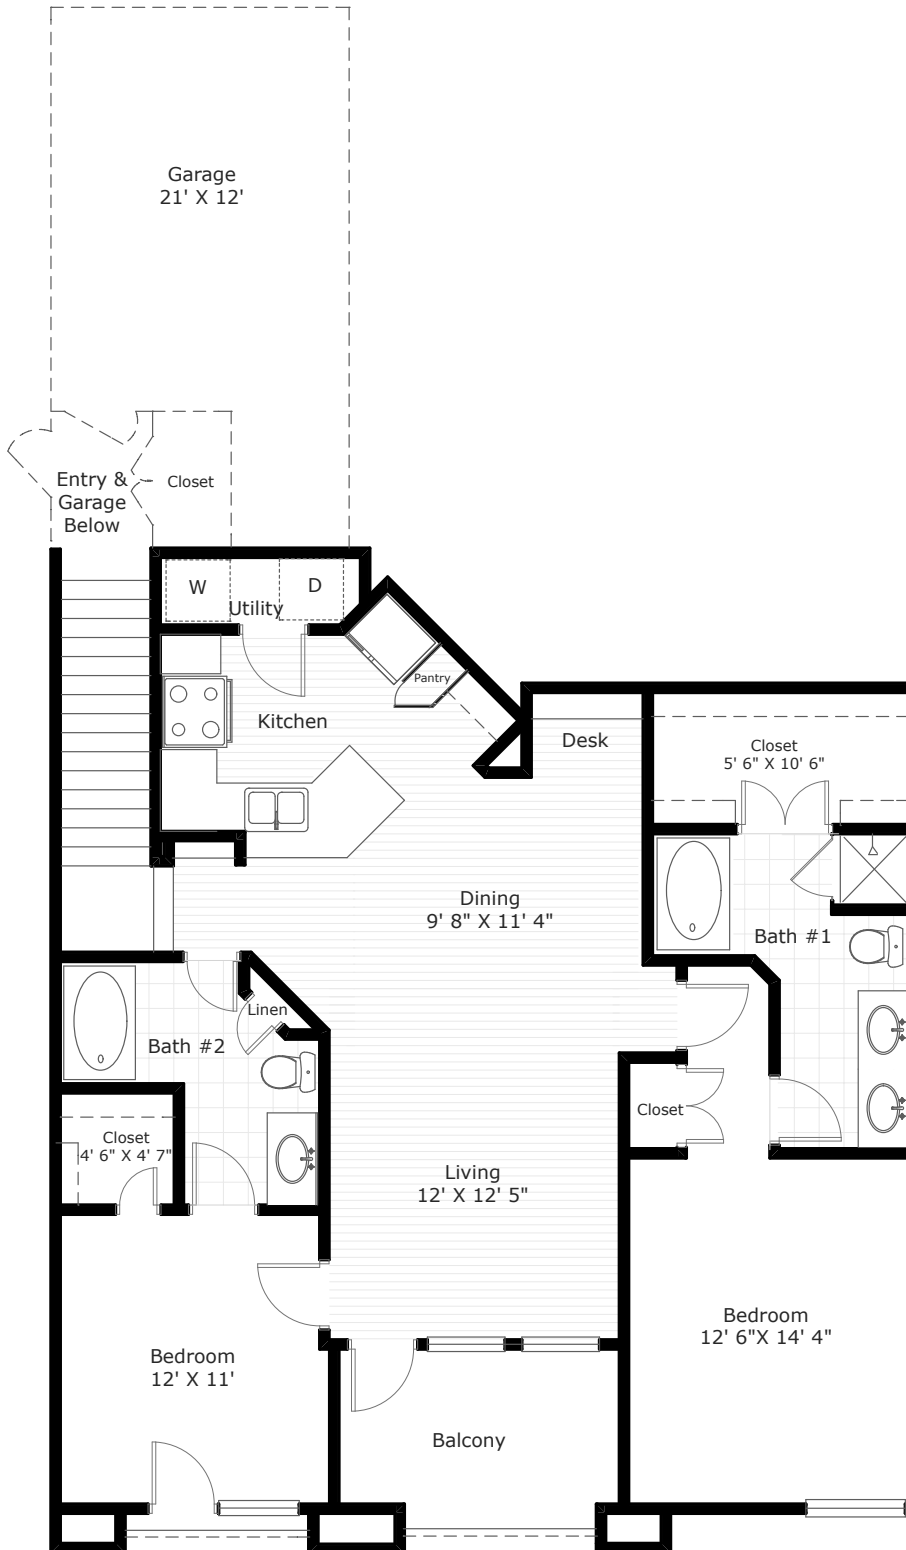

Dolce Living

ROSENBERG

Venice

Two Bedroom

Two Bath

1228 s.f.

Rent: _____
Deposit: _____