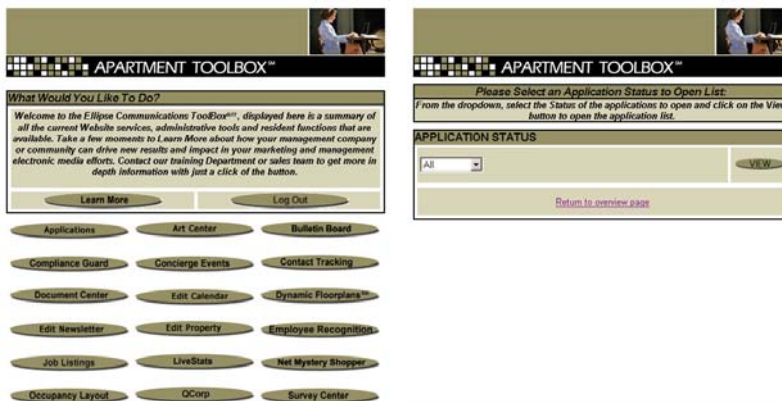

The Apartment Toolbox^{SM}, provides a marketing vehicle for company branding, intra-company operations, portfolio presentation, leasing prospects, and staff operations when combined with a custom website development program. Website programs include feature-rich original graphics, and Macromedia *Flash* presentation; incorporated existing designs of corporate imaging; while integrating today's full service database technology developments.

Key Functions

- Online Applications – Secured through Corporate Site w/ Entrust
- Web Trends – Website Statistical Reporting
- Edit Floor Plans – Real Time Floor Plan Changes
- Art Center – Central Location for Corporate Artwork (Logo act.)
- Edit Newsletter or Bulletin Board
- User Admin – Hierarchal User Admin tool

Contact information:
Lisa Benson

lbenson@ellipseinc.com, 14800 Quorum Drive, Ste. 510, Dallas, TX 75254, 214.237.0199