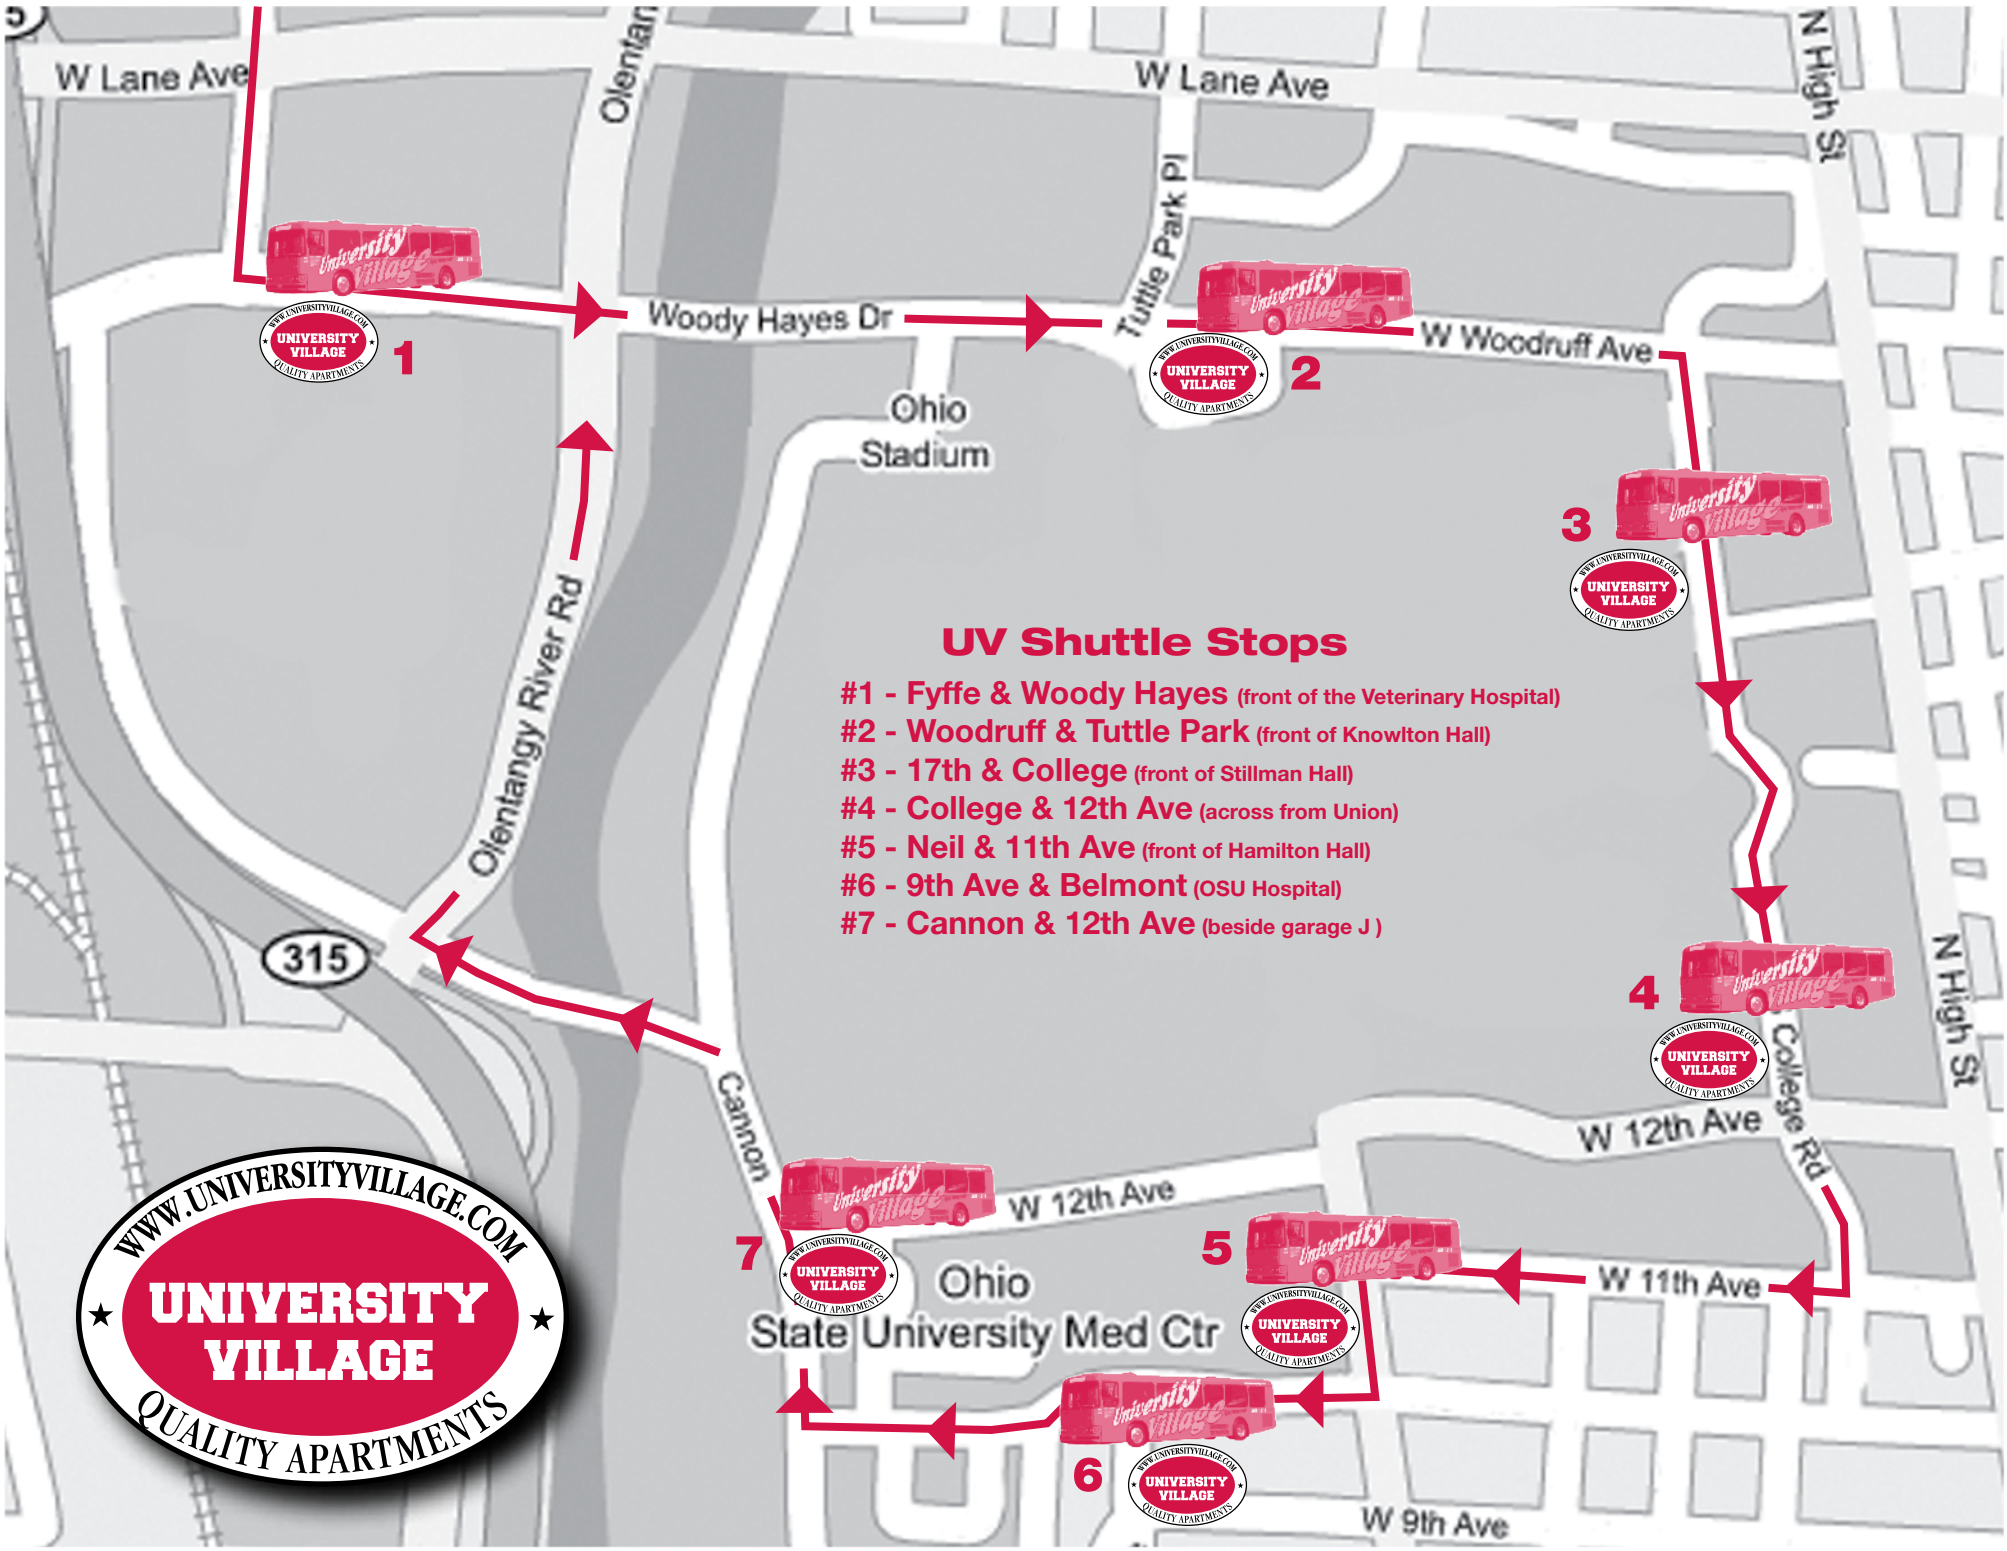

#### UV SHUTTLE STOPS

- #1 - Fyffe & Woody Hayes (front of the Veterinary Hospital)
- #2 - Woodruff & Tuttle Park (front of Knowlton Hall)
- #3 - 17th & College (front of Stillman Hall)
- #4 - College & 12th Ave (across from Union)
- #5 - Neil & 11th Ave (front of Hamilton Hall)
- #6 - 9th Ave & Belmont (OSU Hospital)
- #7 - Cannon & 12th Ave (beside garage J)

#### ALL QUARTER BREAKS

7am, 8am, 9am, 12pm, 4pm, 5pm, 6pm

#### SUMMER QUARTER

7am to 10:30am every half hour  
11am to 6pm once every hour on the hour

### UV Shuttle Stops

- #1 - Fyffe & Woody Hayes (front of the Veterinary Hospital)
- #2 - Woodruff & Tuttle Park (front of Knowlton Hall)
- #3 - 17th & College (front of Stillman Hall)
- #4 - College & 12th Ave (across from Union)
- #5 - Neil & 11th Ave (front of Hamilton Hall)
- #6 - 9th Ave & Belmont (OSU Hospital)
- #7 - Cannon & 12th Ave (beside garage J)